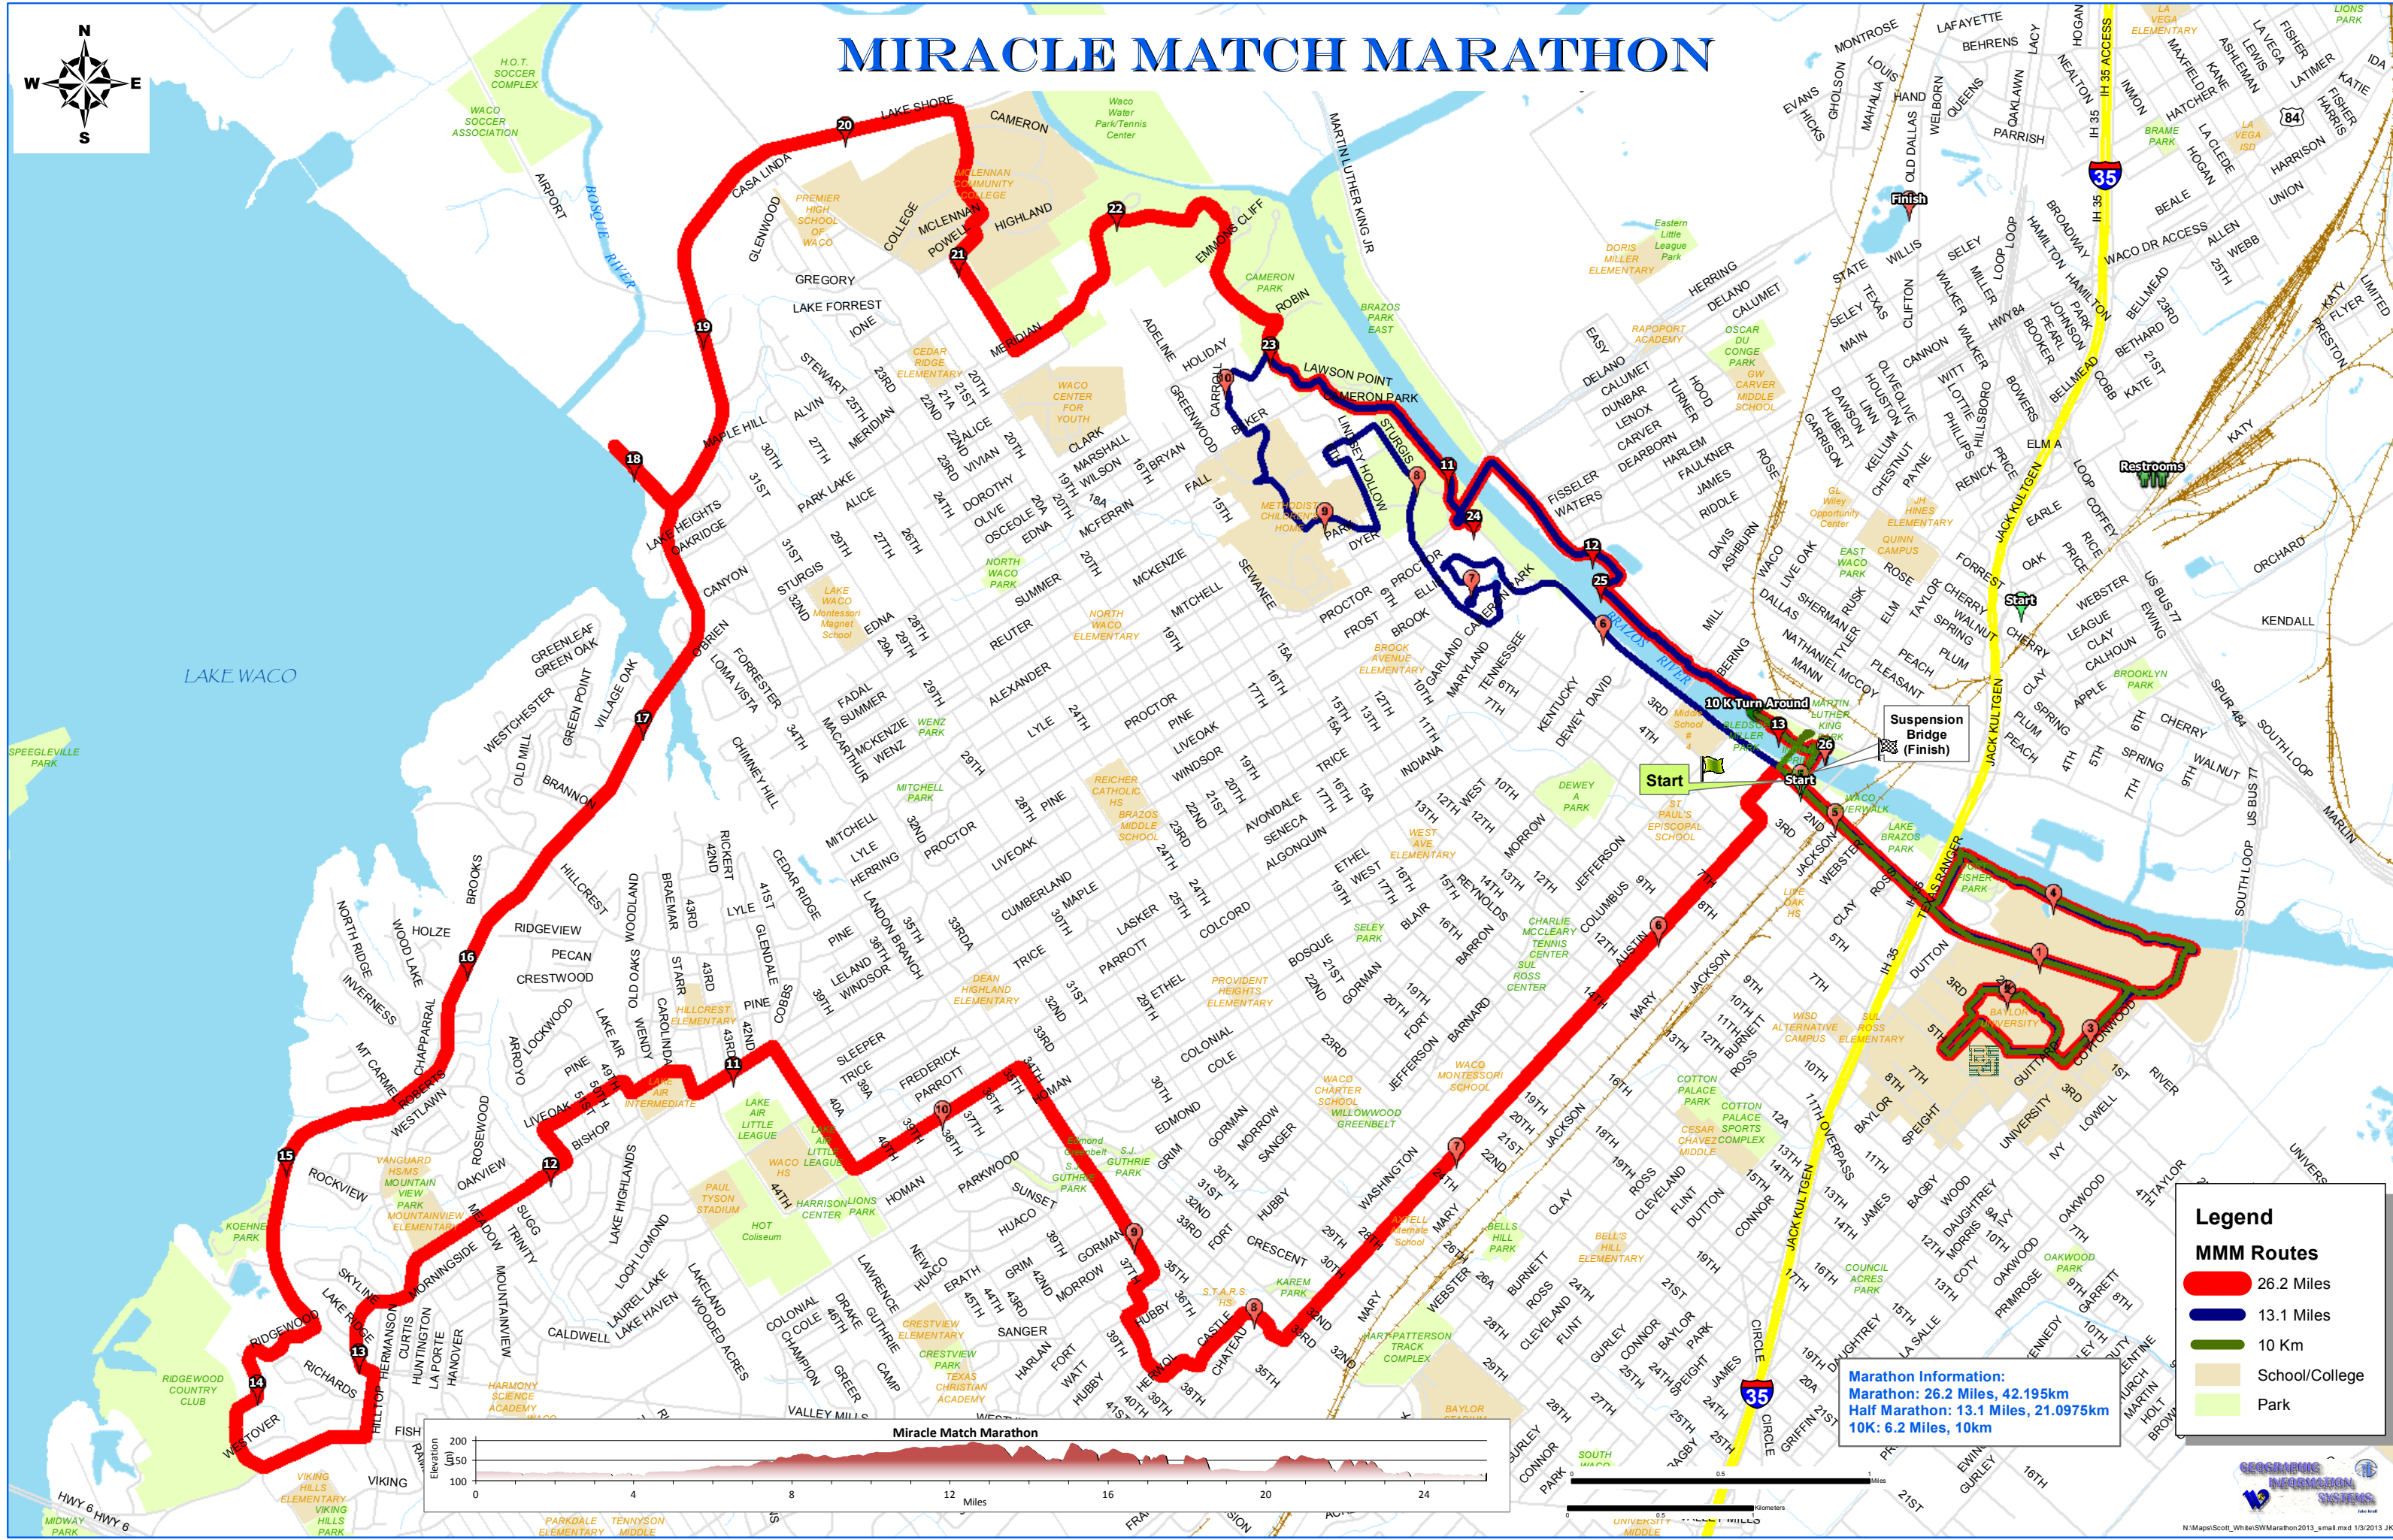

# MIRACLE MATCH MARATHON

**Marathon Information:**  
 Marathon: 26.2 Miles, 42.195km  
 Half Marathon: 13.1 Miles, 21.0975km  
 10K: 6.2 Miles, 10km

**Legend**

**MMM Routes**

- 26.2 Miles
- 13.1 Miles
- 10 Km
- School/College
- Park